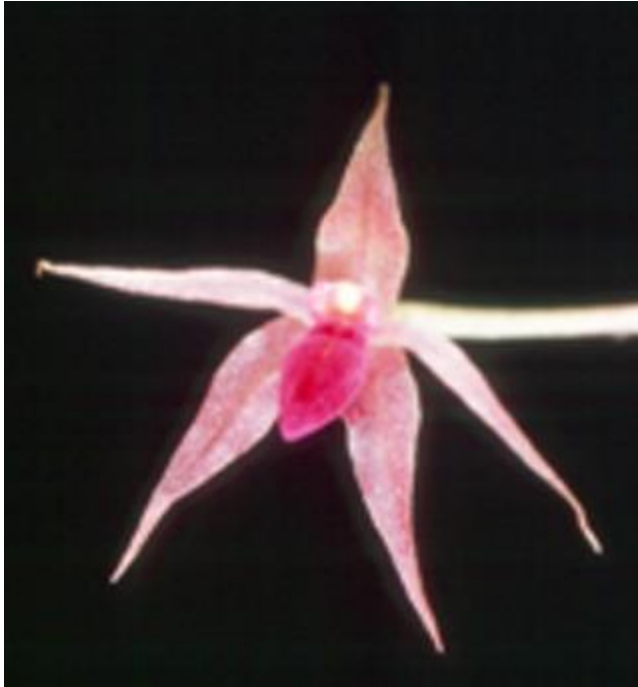

Platystele orectoglossa

Platystele orectoglossa is readily found in the central areas of Colombia and occasionally in eastern Ecuador at elevations up to 3000 meters. The plant and flower size are highly variable (<http://www.orchidspecies.com/platyorectoglossa.htm>).

CBR description in e-AQ indicates a plant of 10 cm in height. Flowers are large (0.5-0.9 cm natural spread) and are rose to magenta. The lip resembles a protruding tongue, hence the name *orectoglossa* which in Greek means "an extended tongue."

Grown and photographed by Bryon Rinke