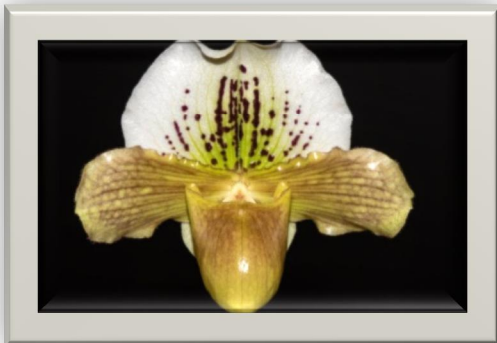

GPJC Pix 11-20-2020

Paph. Memoria Robert Wimmer

"Bryon" AM

Maxillaria ubatabana "Golden Claw" AM

Habenaria rodecheila "BryonKellyRinke" AM

Maxillaria schunkeana "Black Bird" AM

Polystachya neobenthamia "Bryon"

Paph. Memoria Robert Wimmer "Max" AM

Spathoglottis affirmis "Bryon" HCC