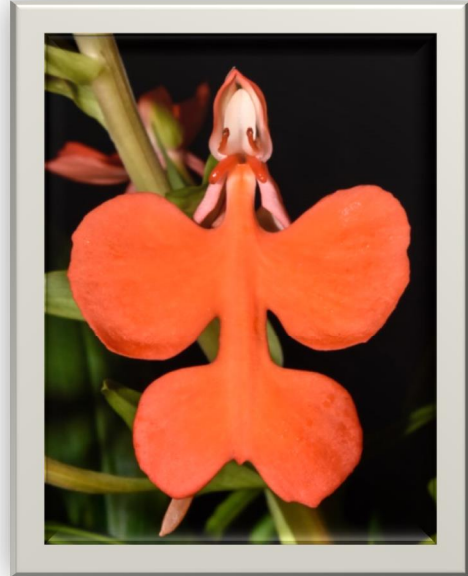

GPJC Pix 11-20-2020

Paph. Memoria Robert Wimmer

"Bryon" AM

Maxillaria ubatabana "Golden Claw" AM

Habenaria rodecheila "BryonKellyRinke" AM

Maxillaria schunkeana "Black Bird" AM

Polystachya neobenthamia "Bryon"

Paph. Memoria Robert Wimmer "Max" AM

Spathoglottis affirmis "Bryon" HCC