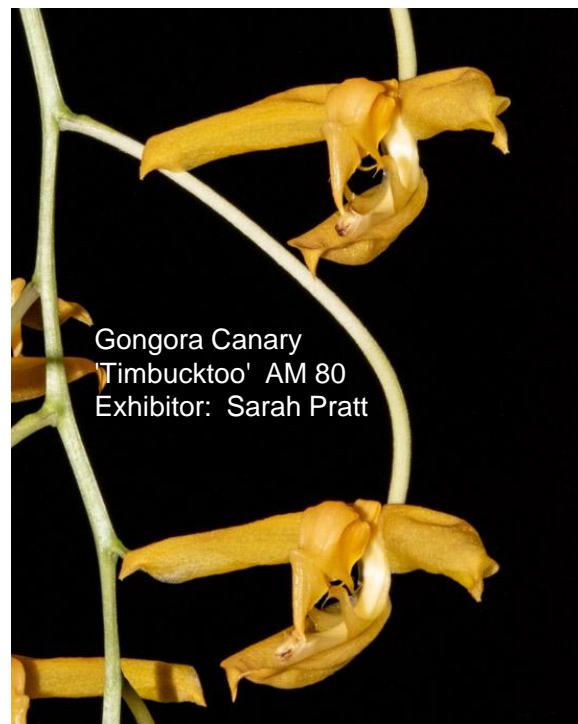

Bulbophyllum Boon Bryson
'Max & Bryon' HCC 77
Exhibitors: M. Thompson & B. Rinke

Pleurothallis *ensata*
'Bryon' CBR
Exhibitor: Bryon Rinke

Epidendrum Little Miss Sunshine
'Leona's Light' AM 80
Exhibitors: M. Thompson & B. Rinke

Phalaenopsis Connie Moody
'Bryon' AM 80
Exhibitor: Bryon Rinke

Phalaenopsis Walnut Valley Purple Pixie
'Max & Bryon' HCC 78
Exhibitors: M. Thompson & B. Rinke

Epidendrum *vesicatum*
'Bryon Rinke' HCC 78
Exhibitor: Bryon Rinke

Gongora Canary
'Timbucktoo' AM 80
Exhibitor: Sarah Pratt