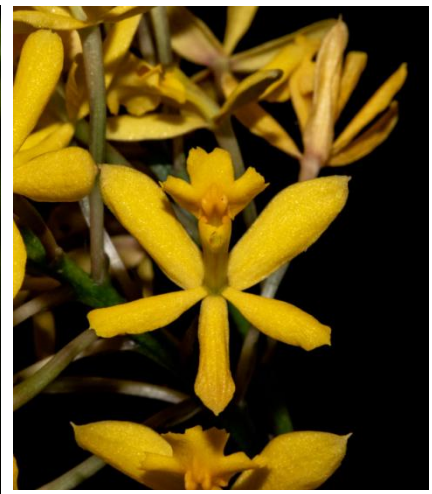

Bulbophyllum Boon Bryson
'Max & Bryon' HCC 77
Exhibitors: M. Thompson & B. Rinke

Pleurothallis *ensata*
'Bryon' CBR
Exhibitor: Bryon Rinke

Epidendrum Little Miss Sunshine
'Leona's Light' AM 80
Exhibitors: M. Thompson & B. Rinke

Gongora Canary
'Timbucktoo' AM 80
Exhibitor: Sarah Pratt